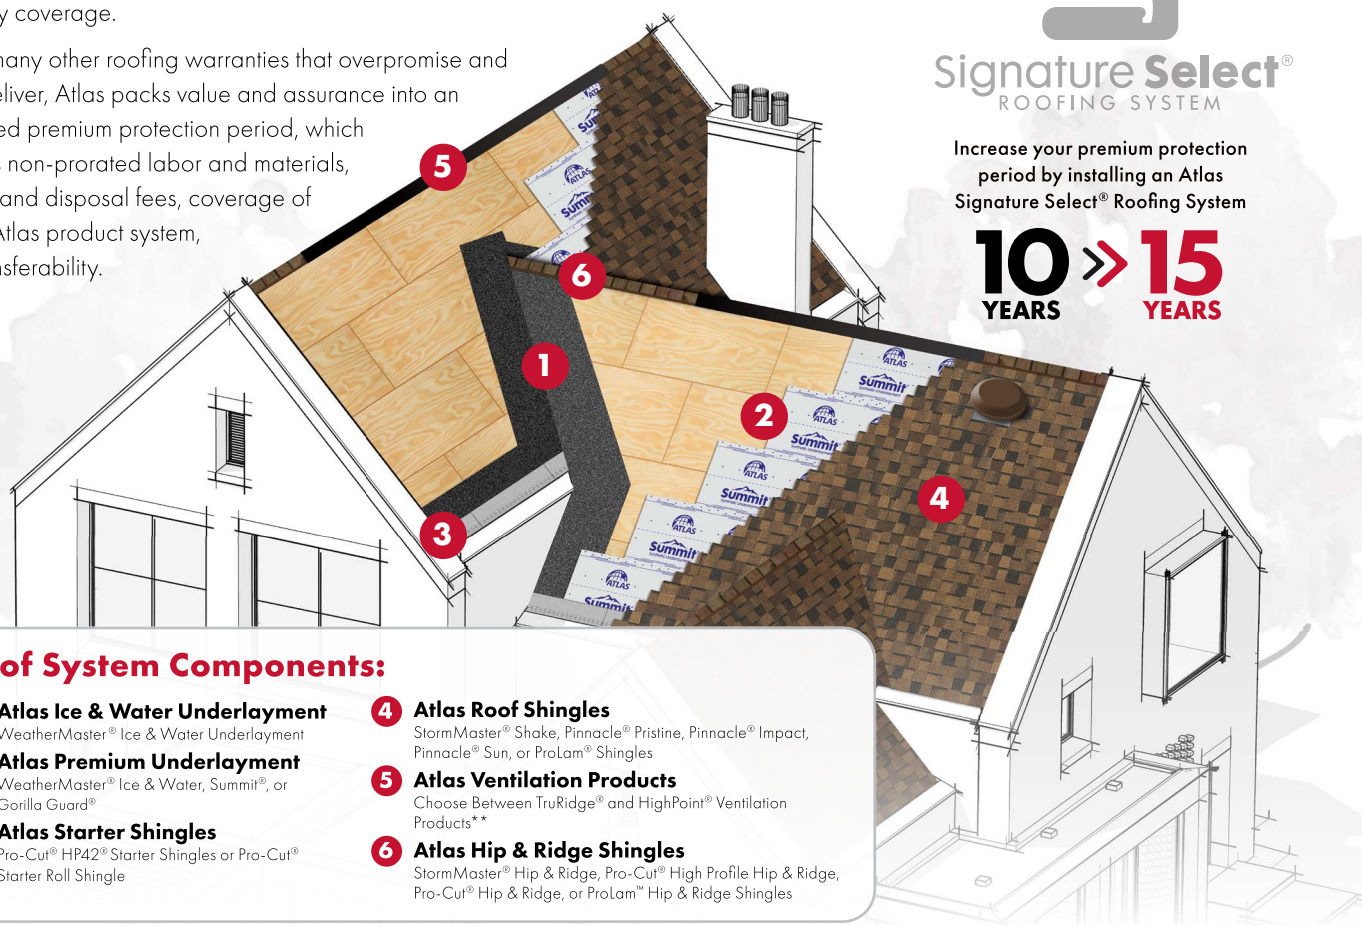

Pinnacle® Pristine

High Performance Meets Lasting Beauty

Pinnacle® Pristine architectural shingles offer stunning color that lasts. With protection against damaging high winds, hail, and black streaks caused by algae, you're investing in a roofing system that has lasting curb appeal and the peace of mind that comes with it.

Colors	Limited Warranty**	Algae Resistance*	Signature Select Eligible¹
16	Lifetime	Scotchgard™ Protector	Yes

Demand Peak Coverage

When you install an Atlas Signature Select® Roofing System¹, all the components are designed for and backed by the industry's best warranty coverage.

Unlike many other roofing warranties that overpromise and underdeliver, Atlas packs value and assurance into an enhanced premium protection period, which includes non-prorated labor and materials, tear-off and disposal fees, coverage of the full Atlas product system, and transferability.

Signature Select®
ROOFING SYSTEM

Increase your premium protection period by installing an Atlas Signature Select® Roofing System

10 >> **15**
YEARS YEARS

Roof System Components:

- **1 Atlas Ice & Water Underlayment**
  WeatherMaster® Ice & Water Underlayment
- **2 Atlas Premium Underlayment**
  WeatherMaster® Ice & Water, Summit®, or Gorilla Guard®
- **3 Atlas Starter Shingles**
  Pro-Cut® HP42® Starter Shingles or Pro-Cut® Starter Roll Shingle
- **4 Atlas Roof Shingles**
  StormMaster® Shake, Pinnacle® Pristine, Pinnacle® Impact, Pinnacle® Sun, or ProLam® Shingles
- **5 Atlas Ventilation Products**
  Choose Between TruRidge® and HighPoint® Ventilation Products**
- **6 Atlas Hip & Ridge Shingles**
  StormMaster® Hip & Ridge, Pro-Cut® High Profile Hip & Ridge, Pro-Cut® Hip & Ridge, or ProLam® Hip & Ridge Shingles