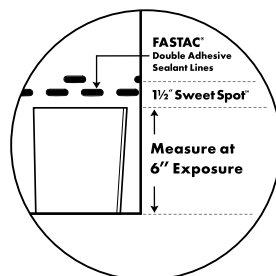

Bigger, Faster, Better

A bigger shingle means better protection, faster installation, and stunning curb appeal.

The high-performance shingle design in HP42™ shingles provides more coverage due to a wider and taller format, displaying greater exposure of our designer shingles.

Pinnacle® Pristine shingles with HP42® technology feature the Sweet Spot™ nailing area and double FASTAC® sealant line, ensuring your shingles will stay put for a more secure seal and wind protection up to 130 mph.