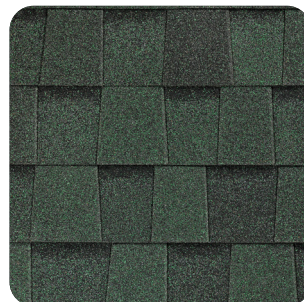

Southeast Regional Colors

Black Shadow

Coastal Granite

Hearthstone

Pewter

Summer Storm

Oyster Shell

Midnight Lake

Rustic Highland

Chestnut

Majestic Shake

Weathered Wood

Weathered Shadow*

Morning Harvest

Tan Mist* - Shown on cover

Woodland Green

AtlasRoofing.com/Roof-Inspiration

The Problem

Over time, shingles without proper protection can develop unsightly black streaks caused by blue-green algae.

The Solution

Atlas shingles featuring 3M™ Scotchgard™ Protector fight algae and unsightly black streaks, keeping your roof looking newer longer.