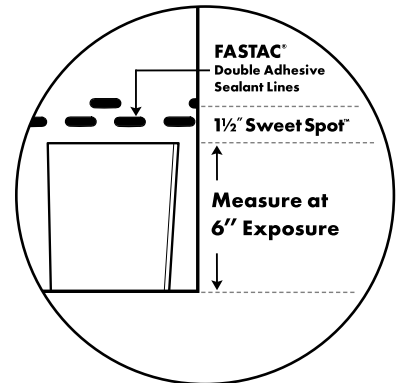

AtlasRoofing.com/Roof-Inspiration

Greater Exposure With HP42[®]

Give your home the attention it deserves by creating stunning curb appeal. A 6" exposure creates a bolder architectural appearance than the traditional asphalt shingle, setting your home apart from the top down.

Bigger, Faster, Better

A bigger shingle means better protection, faster installation, and stunning curb appeal.

ProLam[®] shingles with HP42[®] technology feature the Sweet Spot[™] nailing area and double FASTAC[®] sealant line for a more secure seal, ensuring your shingles stay put in winds up to 130 mph.