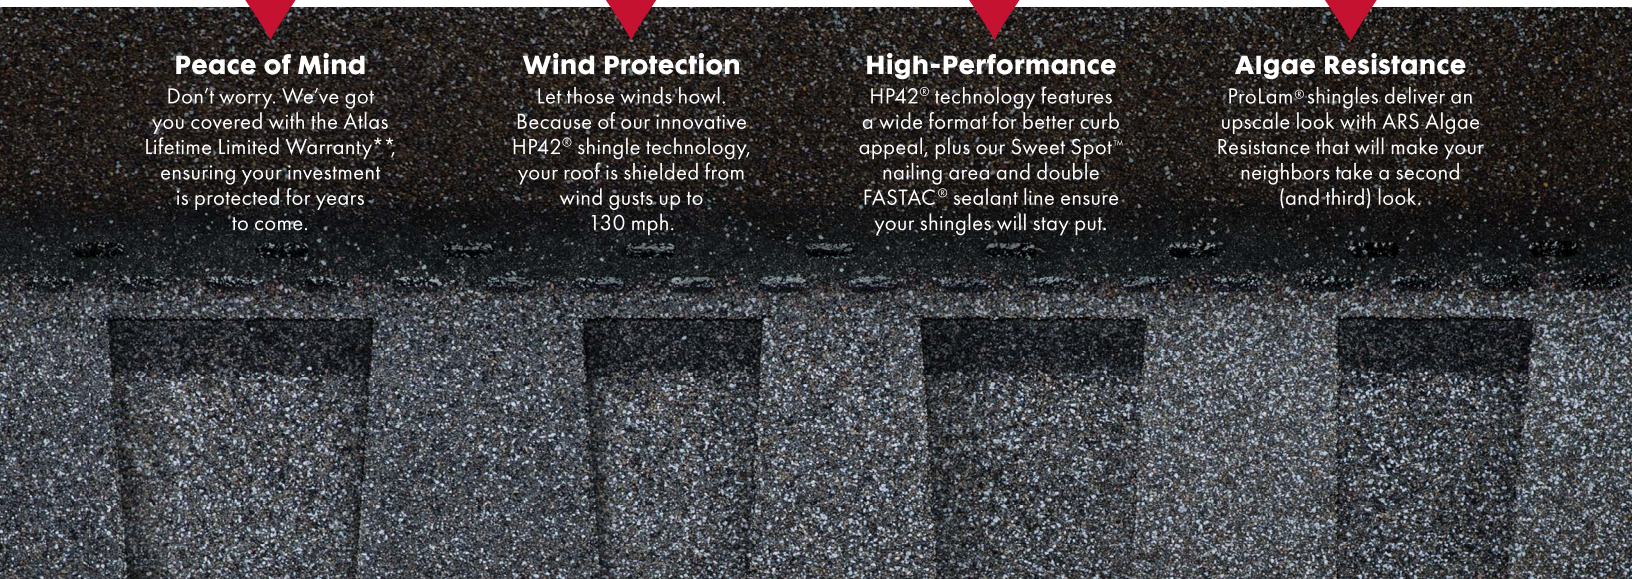

Algae Resistance

ProLam® shingles deliver an upscale look with ARS Algae Resistance that will make your neighbors take a second (and third) look.