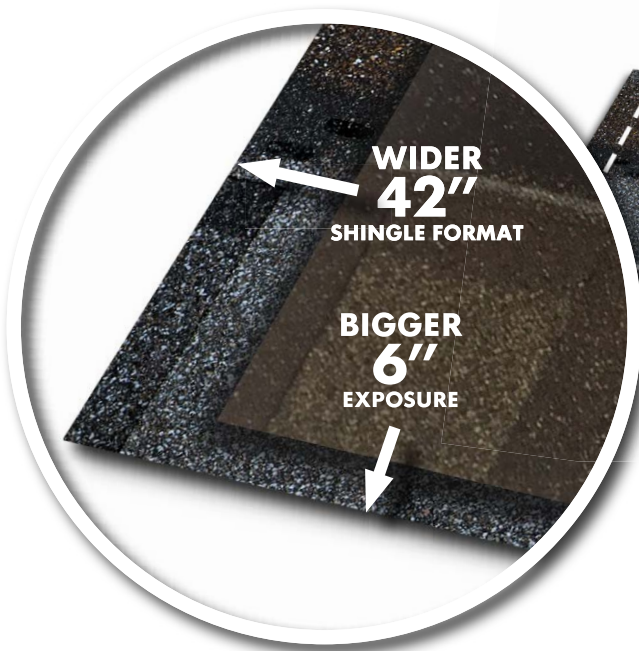

AtlasRoofing.com/Roof-Inspiration

Greater Exposure With HP42[®]

Give your home the attention it deserves by creating stunning curb appeal. A 6" exposure creates a bolder architectural appearance than the traditional asphalt shingle, setting your home apart from the top down.

Bigger, Faster, Better

A bigger shingle means better protection, faster installation, and stunning curb appeal.

ProLam[®] shingles with HP42[®] technology feature the Sweet Spot[™] nailing area and double FASTAC[®] sealant line for a more secure seal, ensuring your shingles stay put in winds up to 130 mph.