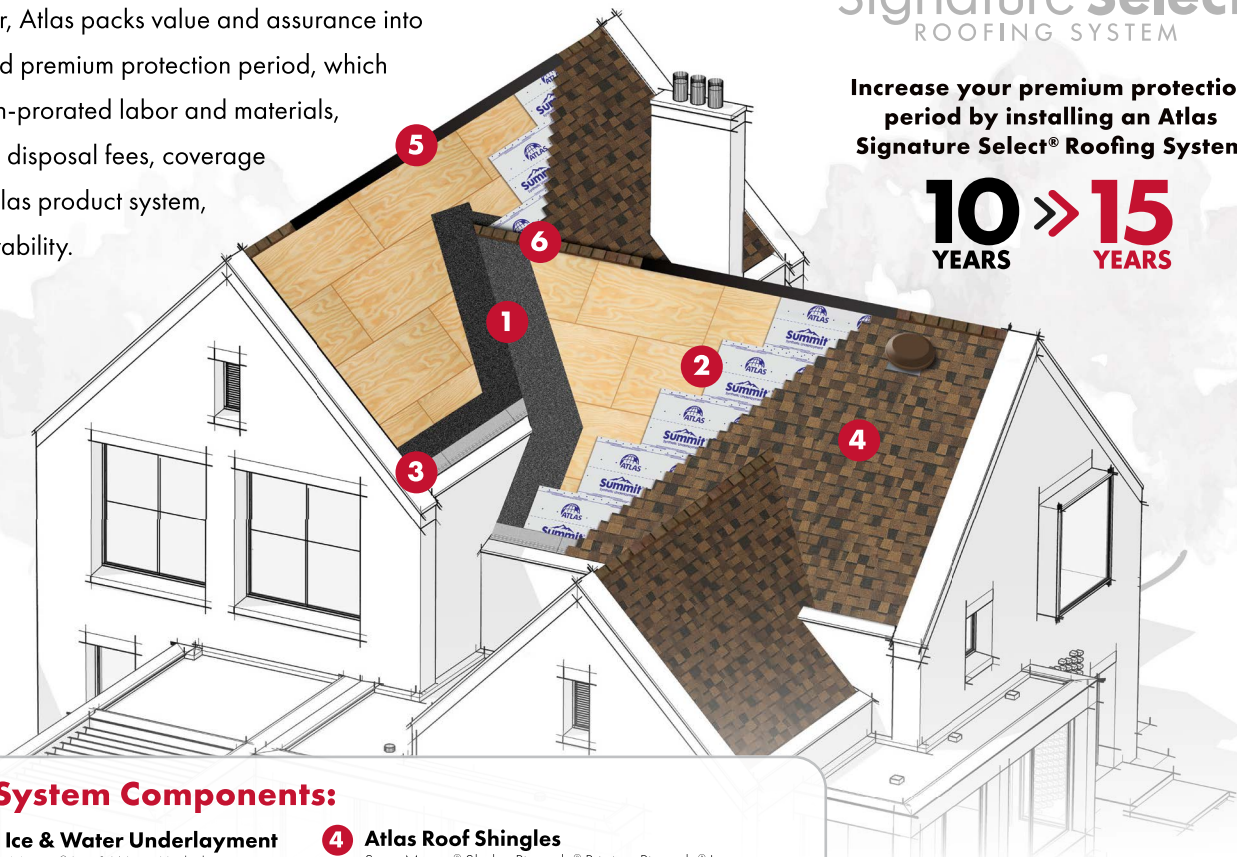

ProLam®

Exceptional Value in a Designer Look

ProLam® laminate shingles are available in seven popular shades made to complement any home's exterior color scheme.

With built-in algae resistance and wind resistance up to 130 mph, you're investing in a roofing system that provides beautiful curb appeal and valuable protection.

Colors	Limited Warranty*	Wind Resistance*	Algae Resistance (ARS)*
7	Lifetime	Up to 130 mph	10 Years

Demand Peak Coverage

When you install an Atlas Signature Select® roofing system¹, all the components are designed for and backed by the industry's best warranty coverage.

Unlike many other roofing warranties that overpromise and underdeliver, Atlas packs value and assurance into an enhanced premium protection period, which includes non-prorated labor and materials, tear-off and disposal fees, coverage of the full Atlas product system, and transferability.

Signature Select®
ROOFING SYSTEM

Increase your premium protection period by installing an Atlas Signature Select® Roofing System

10 > **15**
YEARS YEARS

Roof System Components:

1. **1 Atlas Ice & Water Underlayment**
   WeatherMaster® Ice & Water Underlayment
2. **2 Atlas Premium Underlayment**
   WeatherMaster® Ice & Water, Summit®, or Gorilla Guard®
3. **3 Atlas Starter Shingles**
   Pro-Cut® HP42® Starter Shingles or Pro-Cut® Starter Roll Shingle
4. **4 Atlas Roof Shingles**
   StormMaster® Shake, Pinnacle® Pristine, Pinnacle® Impact, Pinnacle® Sun, or ProLam® Shingles
5. **5 Atlas Ventilation Products**
   Choose Between TruRidge® and HighPoint® Ventilation Products**
6. **6 Atlas Hip & Ridge Shingles**
   StormMaster® Hip & Ridge, Pro-Cut® High Profile Hip & Ridge, Pro-Cut® Hip & Ridge, or ProLam® Hip & Ridge Shingles

* Refer to the Atlas Roofing Limited Shingle Warranty for all coverage requirements.

** Warning: For proper ventilation and performance, **do not mix multiple types of exhaust vents to vent the same attic space.** The picture is for illustration purposes only. A valid system warranty will cover only one type of exhaust vent per attic area.